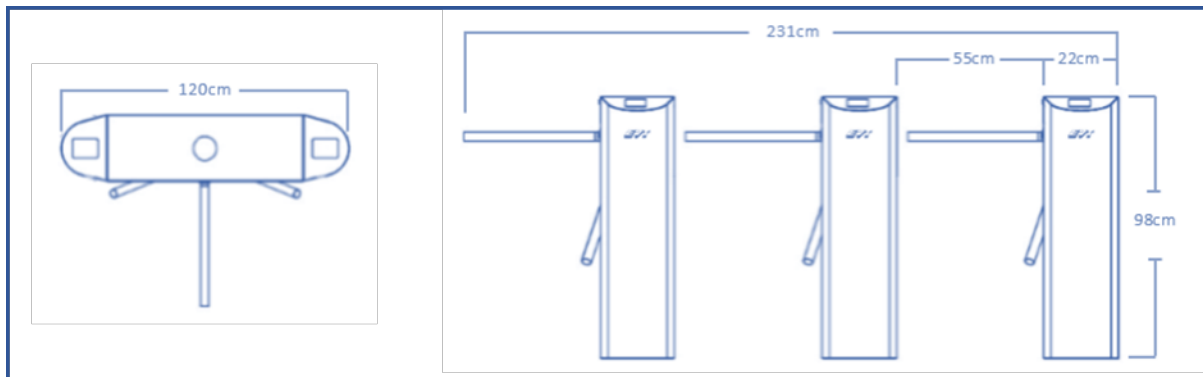

- Smooth and Rapid Flow with 30 Person/min
- Uni/Bi-directional Walkways
- Tripod Access Control Type
- Stainless steel construction
- 55cm Pass Width
- 0.2 Second Unlock Time
- Emergency Mode for Safe Evacuation

EVT-A-TS98S-T

Tripod Turnstile Access Control System

EVT-A-TS98S-T TRIPOD TURNSTILE ACCESS CONTROL SYSTEM

Technical Specification	
Turnstile Type	Tripod Turnstile Access Control System
Pass Width	55 cm
Direction	Uni & Bi-Directional
Cabin Material	Stainless Steel
Tripod Material	Stainless Steel
Dimensions (cm)	120 (L) x 22 (W) x 98 (H)
Release Time	0.2 Second
Flow Rate per (min)	30 Person
Safety	Arm Drop Down During Emergency
Power Requirement	AC 110-240v, 50/60Hz
Reader Availability	Optional
Reader Type	Biometric "Facial or Finger" and/or Card
Integration	Dry-Contact and RS485
Environmental Conformity	Indoor
LED Indicator	Green & Red
Weight (kg)	35